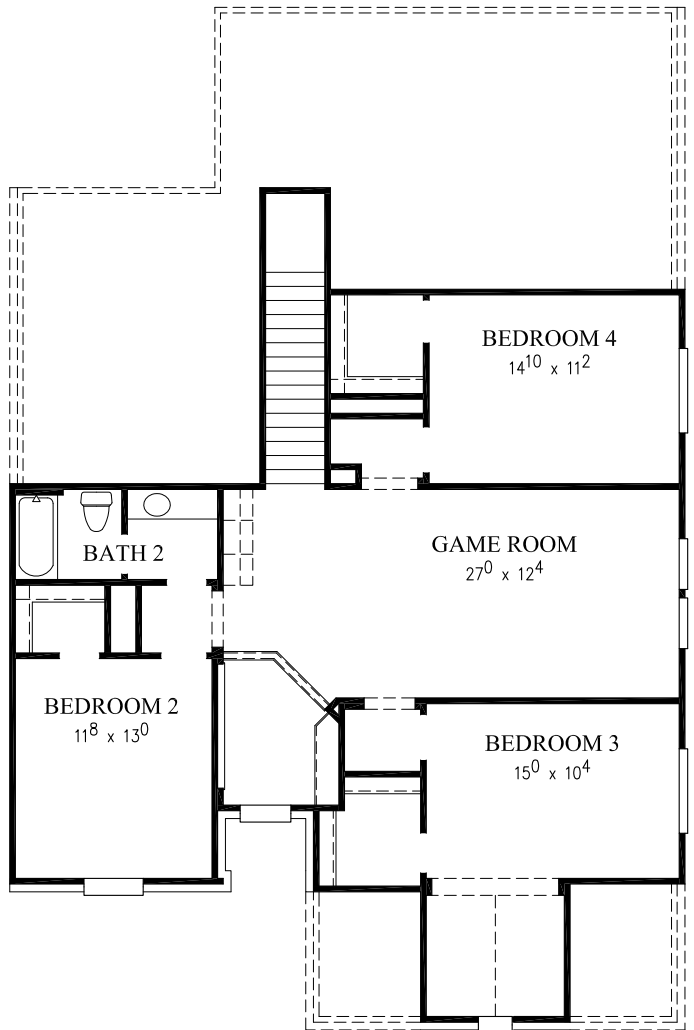

BaywayHomes

www.baywayhomes.com

The Palmito - 2854 Sqft

Elevation "A"

Elevation "B"

Floor plan shown is an artists rendering only. BayWay Homes reserves the right to make changes in plans, specifications and to substitute materials of similar quality without notice or prior obligation. Room dimensions are approximate.