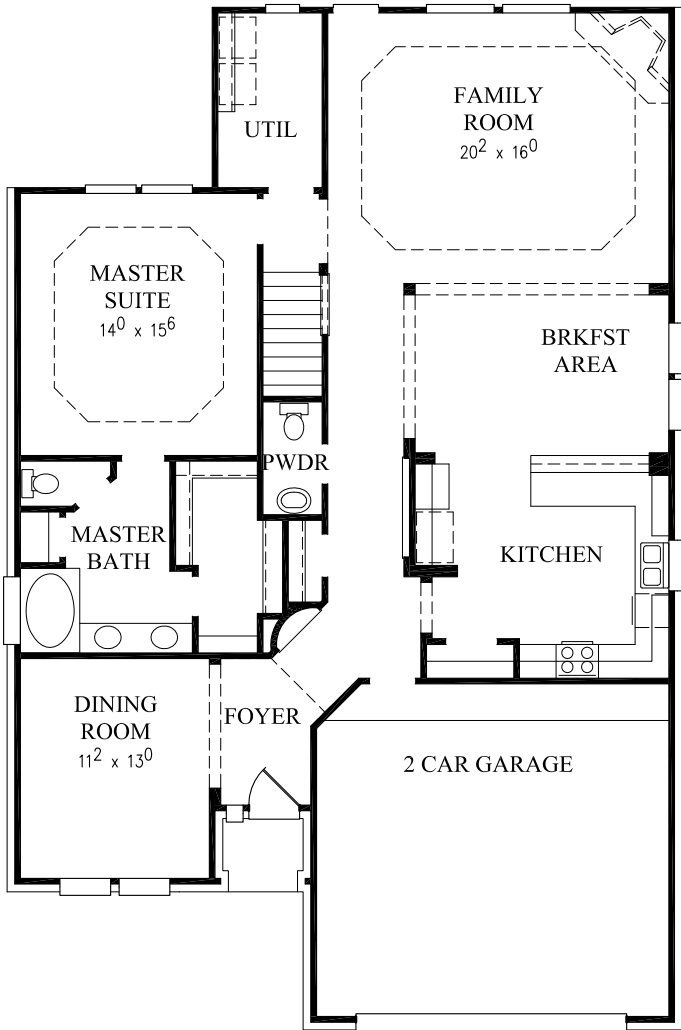

BaywayHomes

www.baywayhomes.com

The Palmito - 2854 Sqft

Elevation "A"

Elevation "B"

Floor plan shown is an artists rendering only. BayWay Homes reserves the right to make changes in plans, specifications and to substitute materials of similar quality without notice or prior obligation. Room dimensions are approximate.