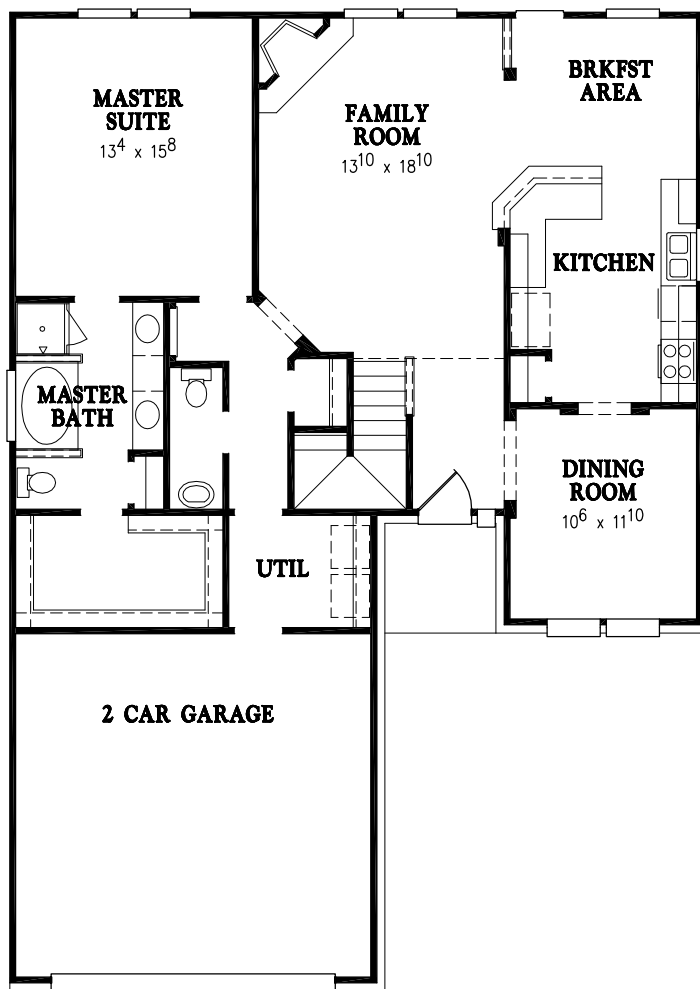

BaywayHomes

www.baywayhomes.com

The Johnson - 2403 Sqft

Elevation "A"

Elevation "B"

Floor plan shown is an artists rendering only. BayWay Homes reserves the right to make changes in plans, specifications and to substitute materials of similar quality without notice or prior obligation. Room dimensions are approximate.