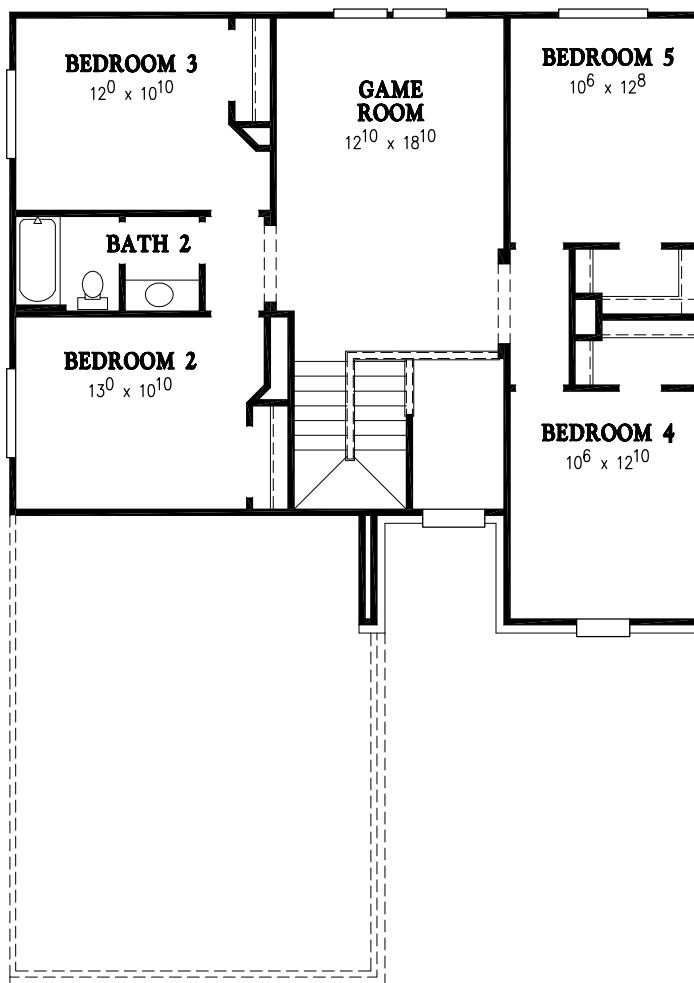

BaywayHomes

www.baywayhomes.com

The Johnson - 2403 Sqft

Elevation "A"

Elevation "B"

Floor plan shown is an artists rendering only. BayWay Homes reserves the right to make changes in plans, specifications and to substitute materials of similar quality without notice or prior obligation. Room dimensions are approximate.