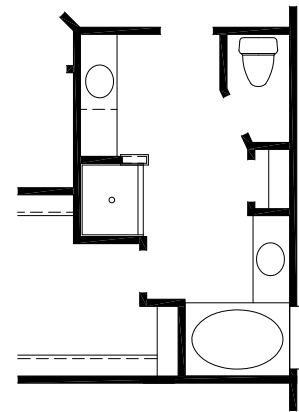

BaywayHomes

www.baywayhomes.com

The Scottsdale - 1741 Sqft

Optional Master Bath

Elevation "A"

Elevation "B"