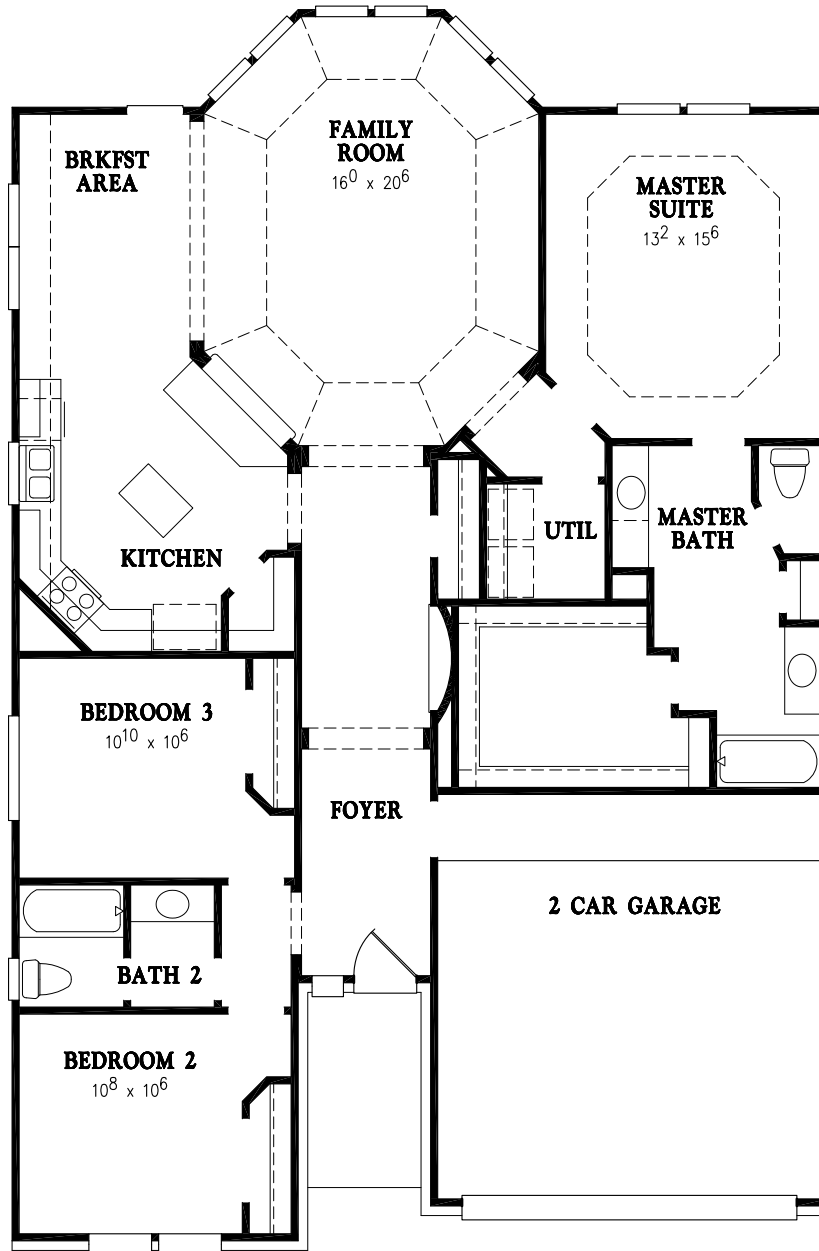

BaywayHomes

www.baywayhomes.com

The Scottsdale - 1741 Sqft

Optional Master Bath

Elevation "A"

Elevation "B"