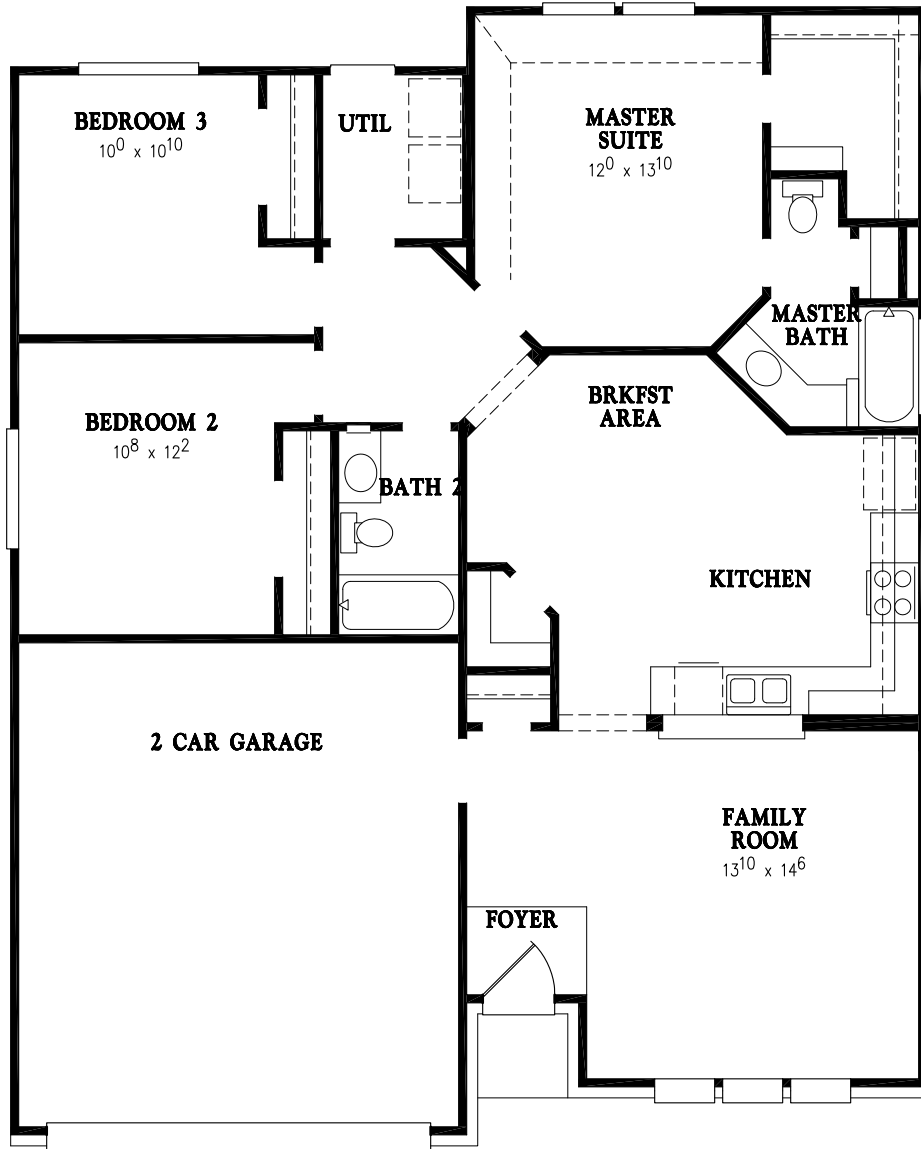

BaywayHomes

www.baywayhomes.com

The Lone Star - 1317 Sqft

**Optional
Master Bath**

Elevation "A"

Floor plan shown is an artists rendering only. BayWay Homes reserves the right to make changes in plans, specifications and to substitute materials of similar quality without notice or prior obligation. Room dimensions are approximate.