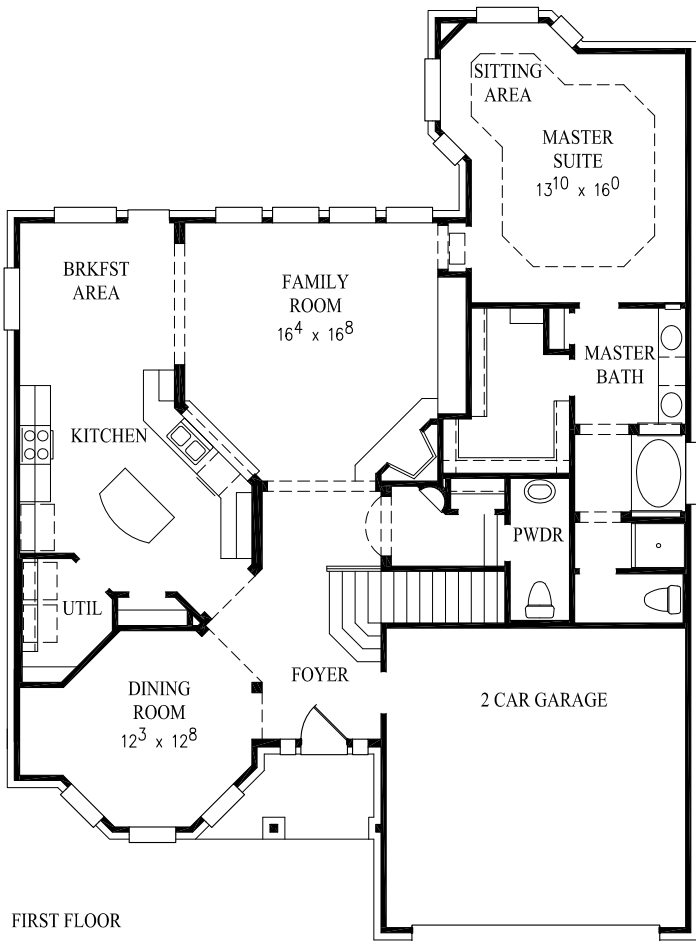

## The Pine Gully - 3202 Sqft

**Elevation "A"**

Floor plan shown is an artists rendering only. BayWay Homes reserves the right to make changes in plans, specifications and to substitute materials of similar quality without notice or prior obligation. Room dimensions are approximate.