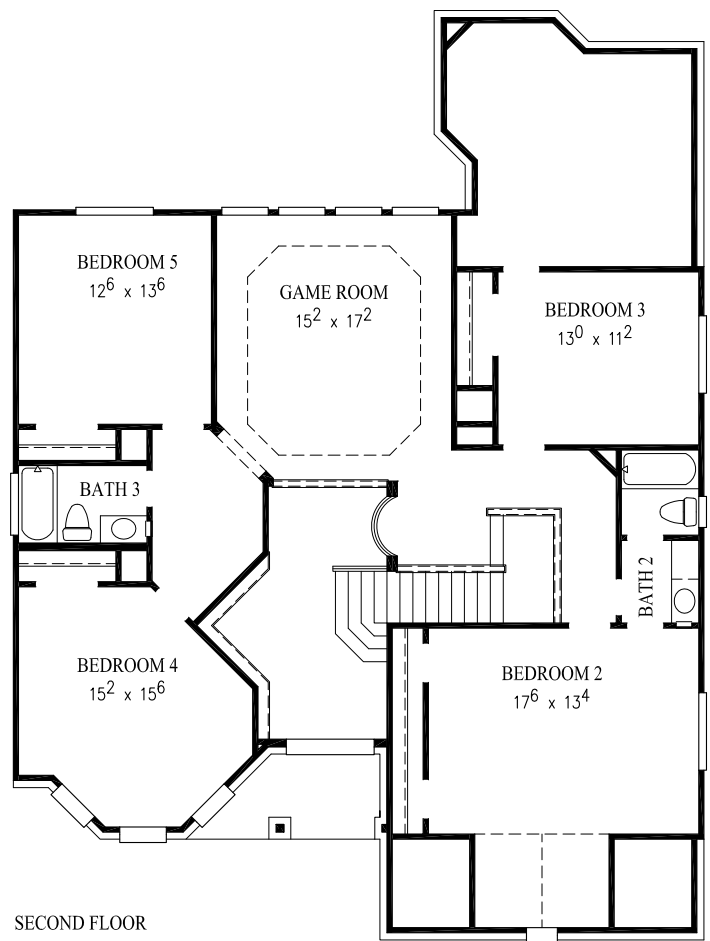

## The Pine Gully - 3202 Sqft

**Elevation "A"**

Floor plan shown is an artists rendering only. BayWay Homes reserves the right to make changes in plans, specifications and to substitute materials of similar quality without notice or prior obligation. Room dimensions are approximate.