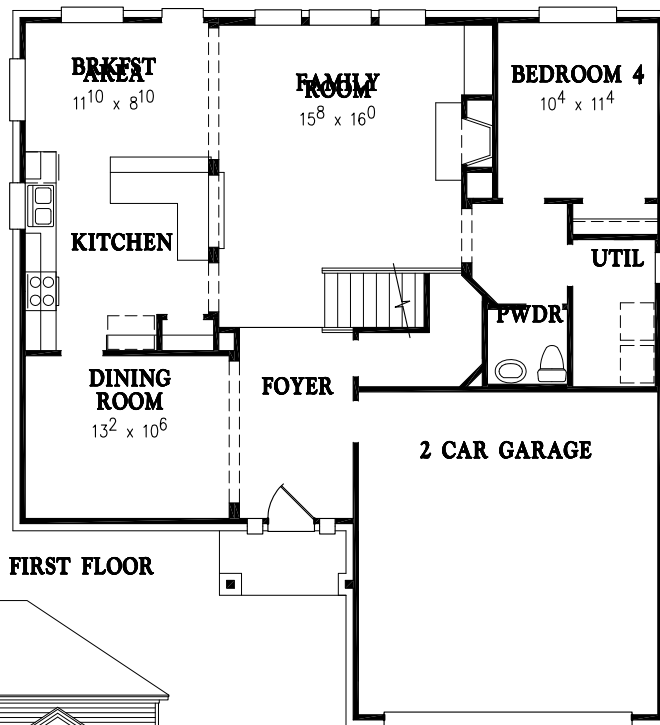

BaywayHomes

www.baywayhomes.com

The Friendship - 2347 Sqft

Elevation "A"

Elevation "B"

Floor plan shown is an artists rendering only. BayWay Homes reserves the right to make changes in plans, specifications and to substitute materials of similar quality without notice or prior obligation. Room dimensions are approximate.