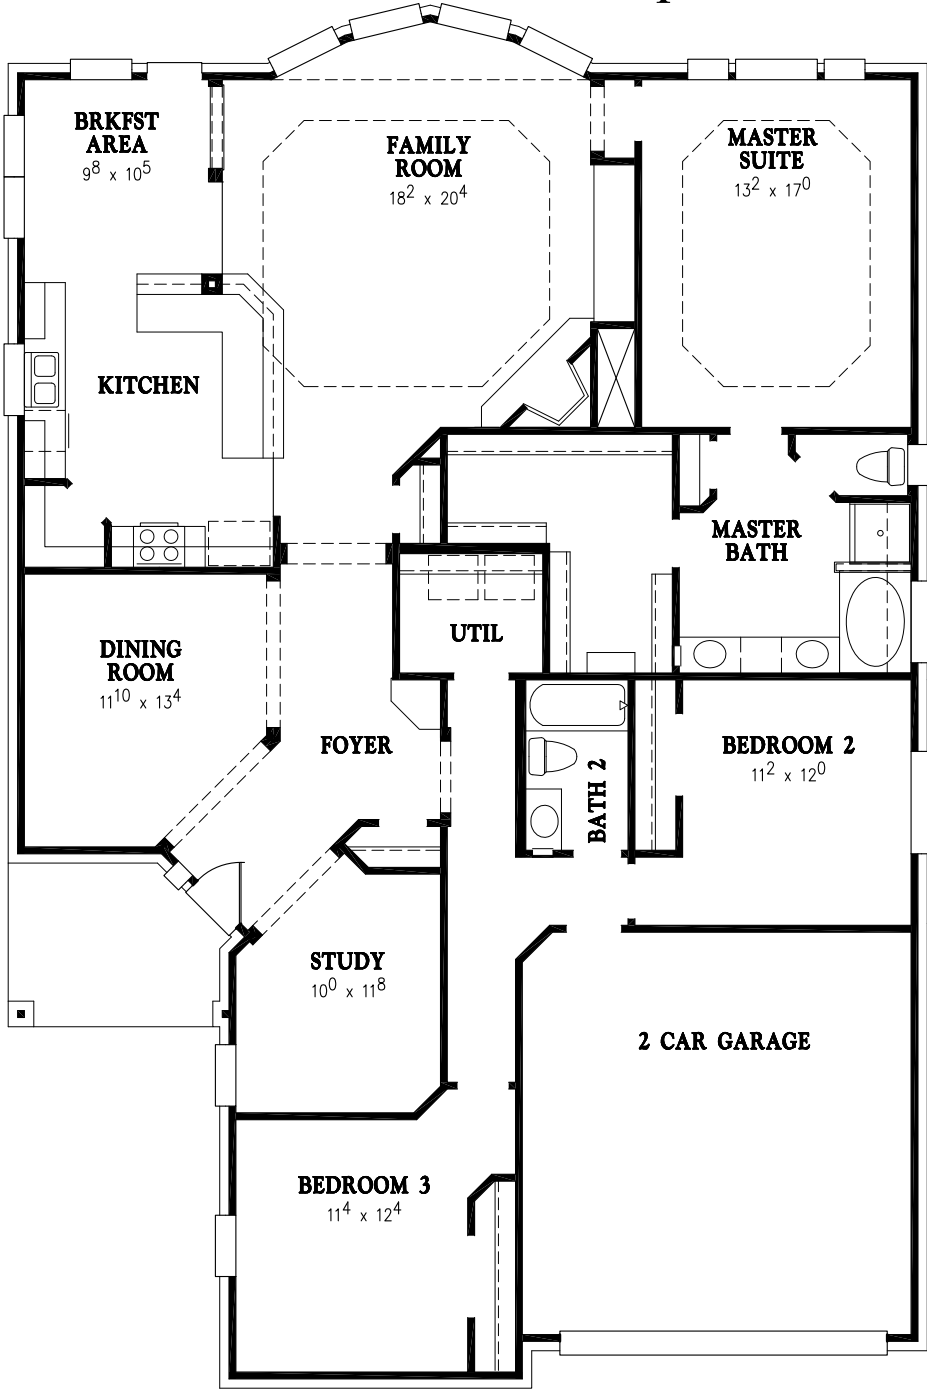

BaywayHomes

www.baywayhomes.com

The Meador - 2234 Sqft

Elevation "A"

Elevation "B"

Floor plan shown is an artists rendering only. BayWay Homes reserves the right to make changes in plans, specifications and to substitute materials of similar quality without notice or prior obligation. Room dimensions are approximate.