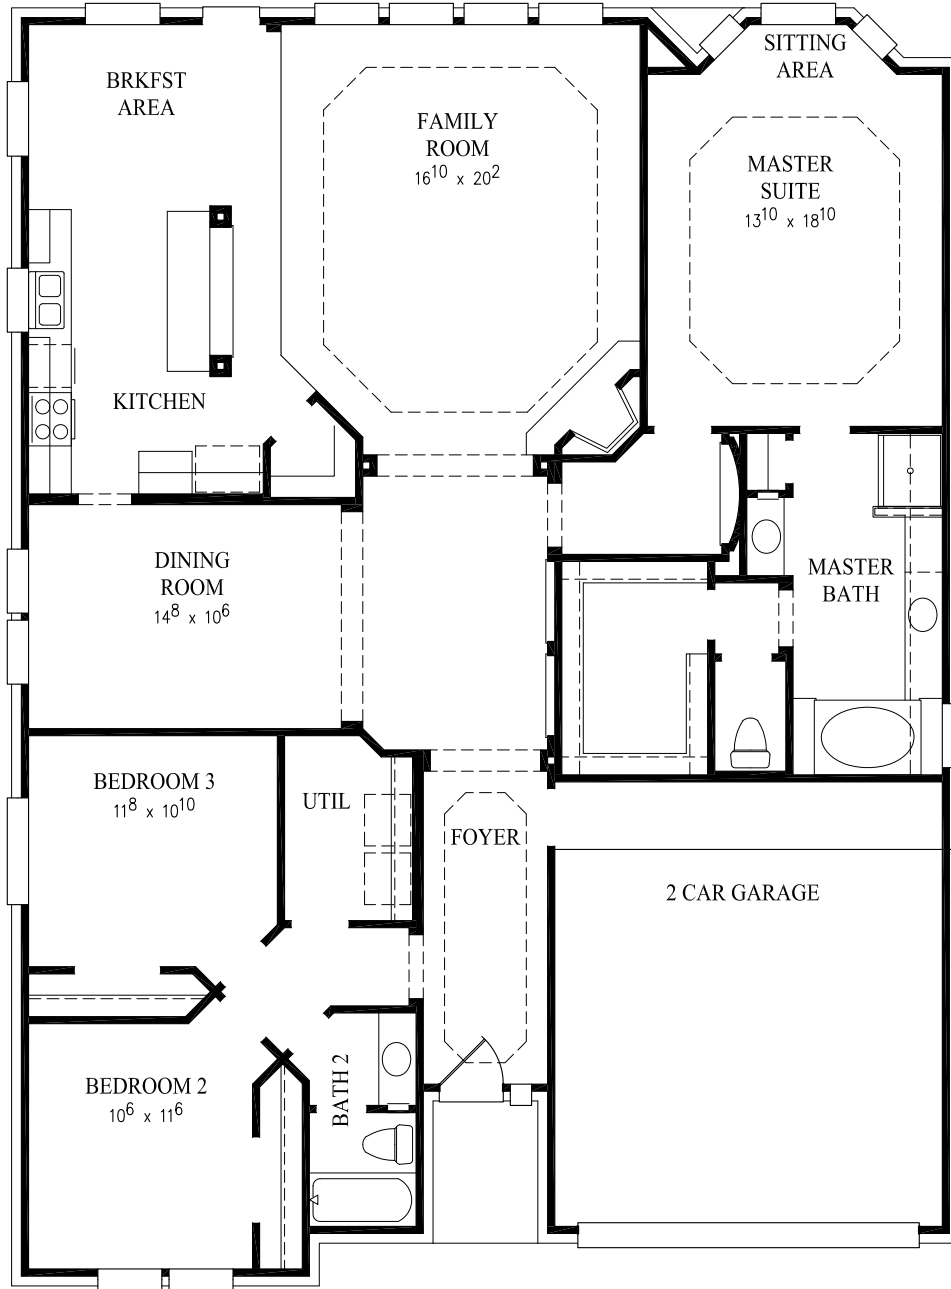

BaywayHomes

www.baywayhomes.com

The Miramar - 2139 Sqft

Elevation "A"

Elevation "B"

Floor plan shown is an artists rendering only. BayWay Homes reserves the right to make changes in plans, specifications and to substitute materials of similar quality without notice or prior obligation. Room dimensions are approximate.