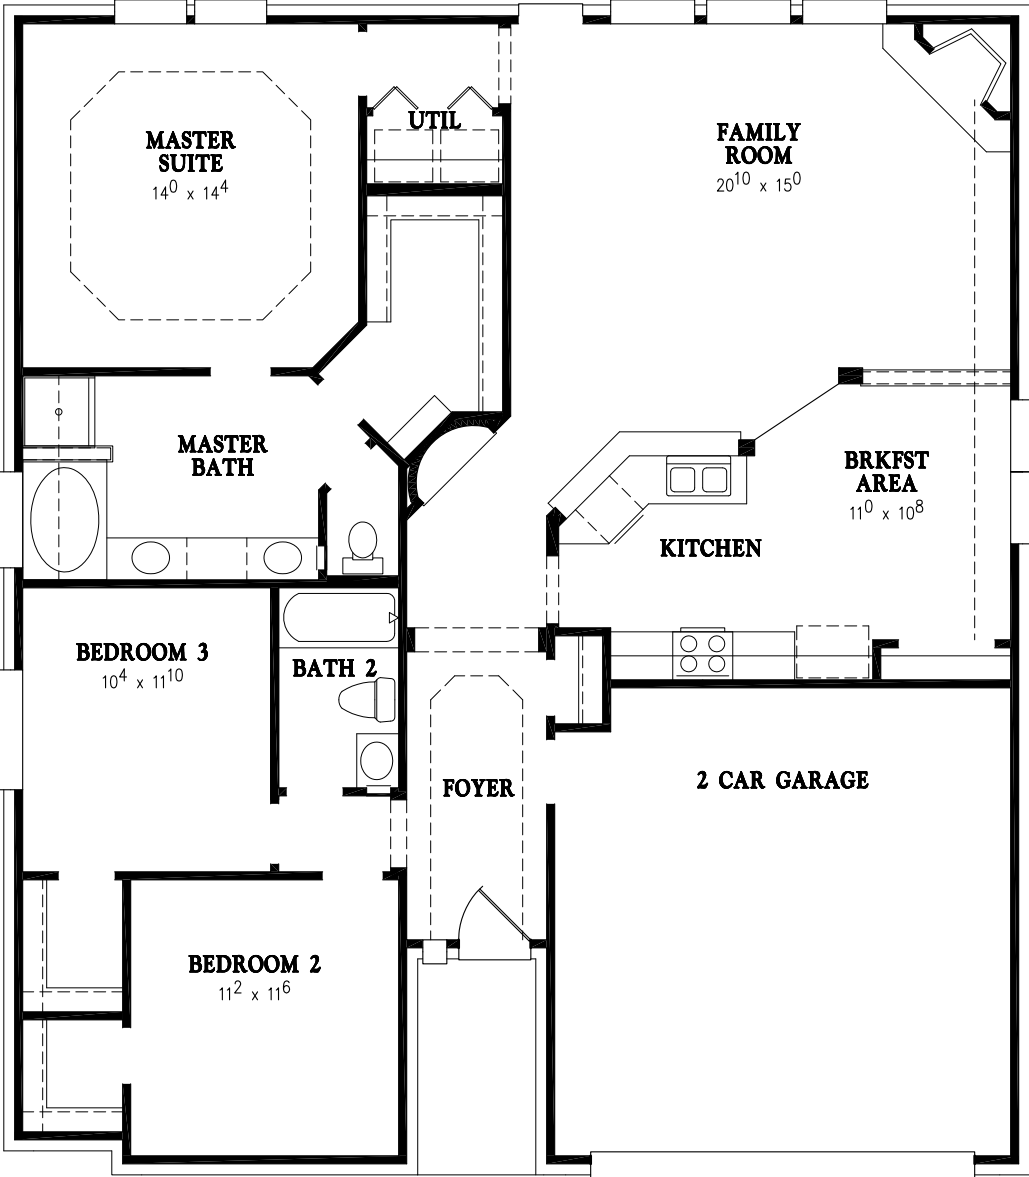

BaywayHomes

www.baywayhomes.com

The Baybrook - 1606 Sqft

Elevation "A"

Elevation "B"

Floor plan shown is an artists rendering only. BayWay Homes reserves the right to make changes in plans, specifications and to substitute materials of similar quality without notice or prior obligation. Room dimensions are approximate.